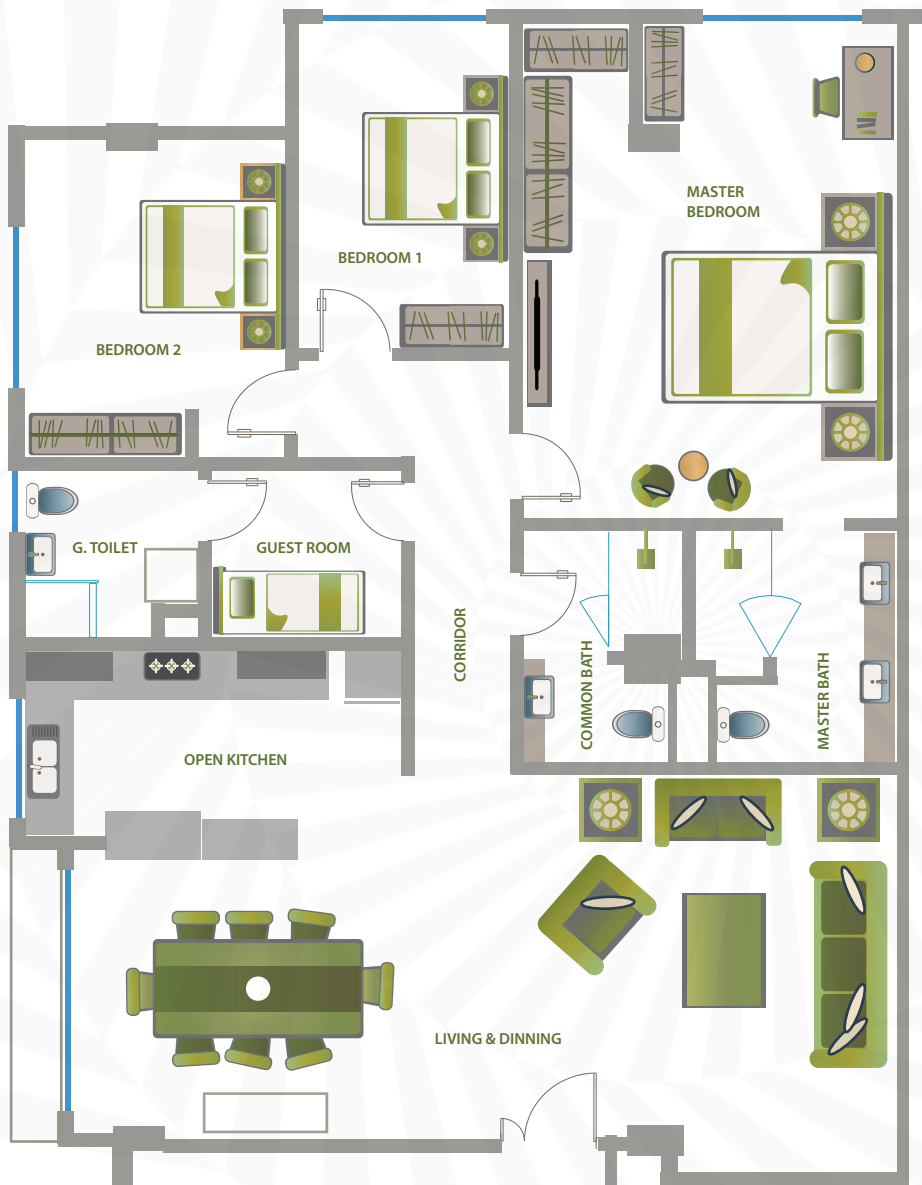

**TYPICAL FLOOR
FOUR BEDROOM
TYPE D-1**

THE LIVING SPACE

TOTAL SPACE
198.84 m²

LIVING & DINNING ROOM
47.13 m²

MASTER BEDROOM
28.54 m²

MASTER BATHROOM
6.65 m²

BEDROOM ONE
10.56 m²

BEDROOM TWO
12.80 m²

COMMON BATHROOM
5.25 m²

OPEN KITCHEN
11.53 m²

CORRIDOR
7.97 m²

GUEST ROOM
4.96 m²

GUEST TOILET
4.28 m²